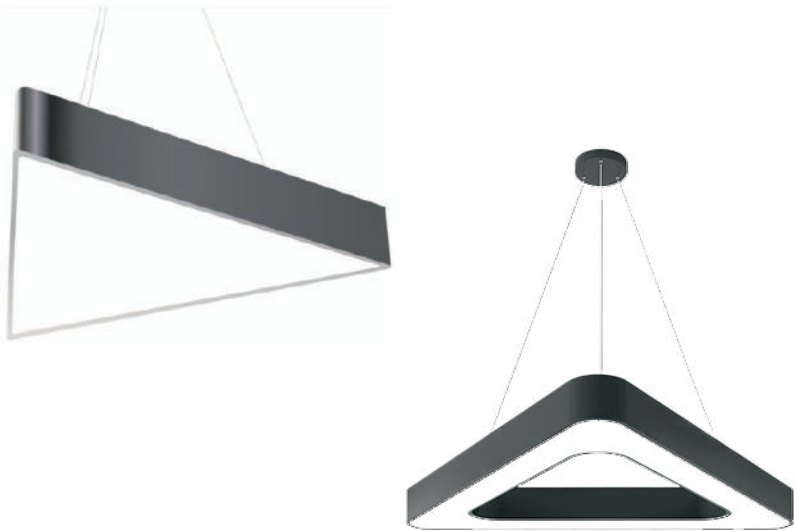

TRIANGLE LINEAR / DRUM HANGING LIGHT

WATT	CCT	BODY COLOUR
24w (300mm)	3k / 4k / 6k	Black / White
30w (450mm)	3k / 4k / 6k	Black / White
36w (600mm)	3k / 4k / 6k	Black / White
60w (900mm)	3k / 4k / 6k	Black / White
72w (1200mm)	3k / 4k / 6k	Black / White