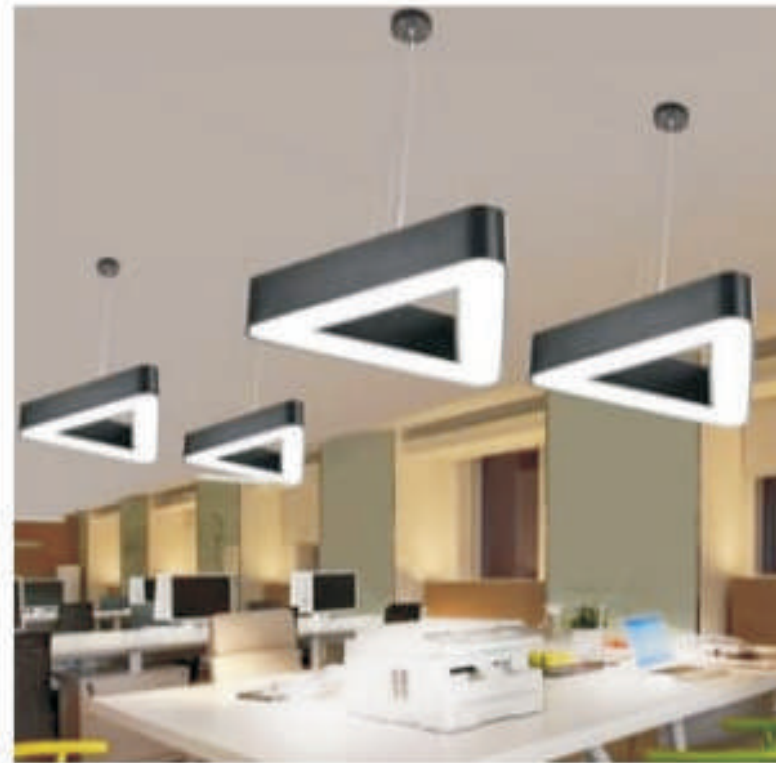

TRIANGLE LINEAR / DRUM HANGING LIGHT

WATT	CCT	BODY COLOUR
24w (300mm)	3k / 4k / 6k	Black / White
30w (450mm)	3k / 4k / 6k	Black / White
36w (600mm)	3k / 4k / 6k	Black / White
60w (900mm)	3k / 4k / 6k	Black / White
72w (1200mm)	3k / 4k / 6k	Black / White