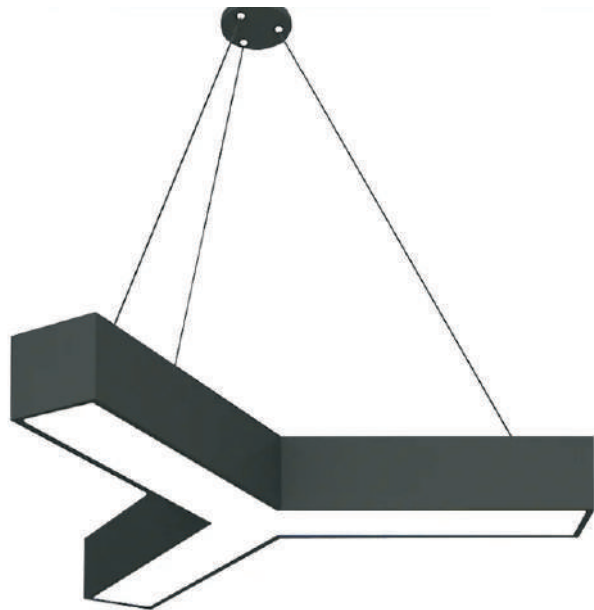

Y - SHAPE HANGING LIGHT

WATT	CCT	BODY COLOUR
24w (300mm)	3k / 4k / 6k	Black / White
30w (450mm)	3k / 4k / 6k	Black / White
36w (600mm)	3k / 4k / 6k	Black / White
60w (900mm)	3k / 4k / 6k	Black / White
72w (1200mm)	3k / 4k / 6k	Black / White